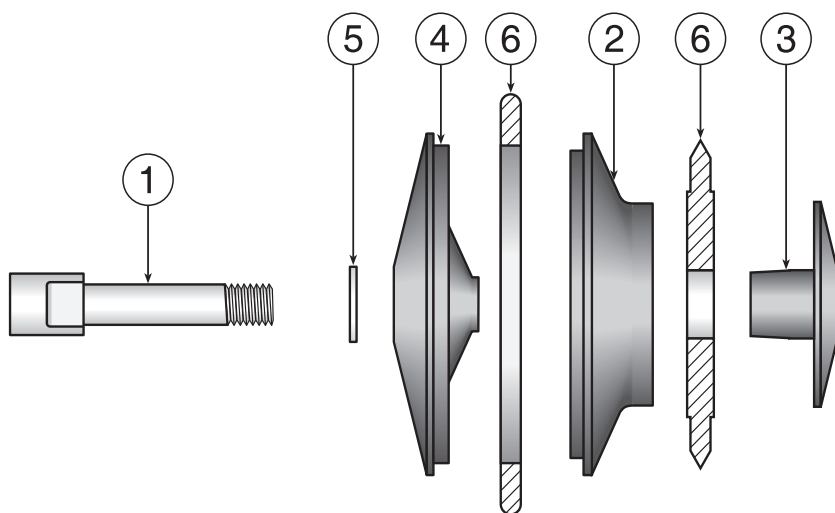

LA-120 Profiled Leather Honing Wheel

Item no.	Article no.	Denomination	Quantity	Weight/piece	
				g	oz
1	1240	Shaft	1	71	2,50
2	3340	Distance	1	35	1,23
3	3350	Washer	1	17	0,60
4	3360	Hub	1	39	1,38
5	5350	Washer	1	5	0,18
6	LA-122	Set of standard exchange discs	1		