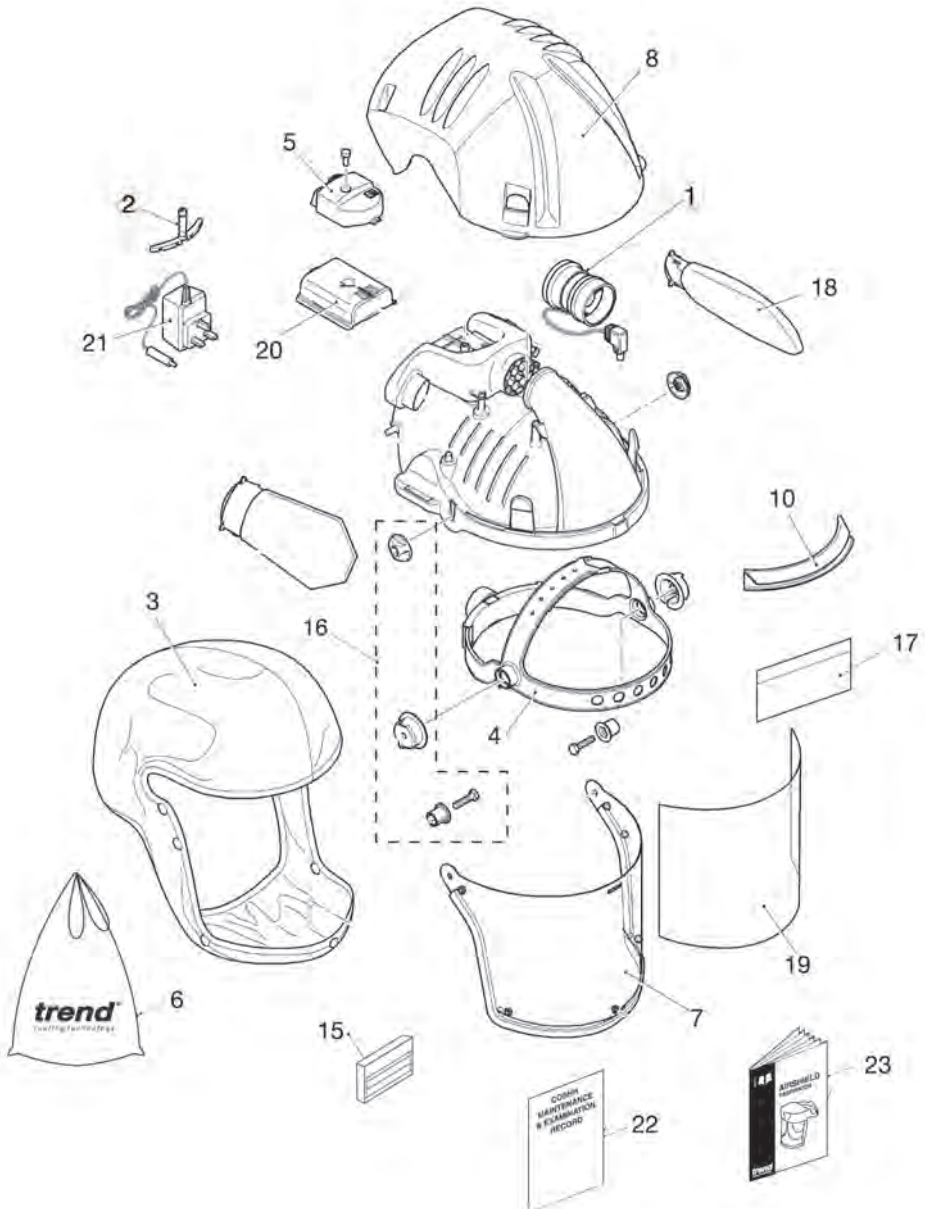

**AIR/PRO - SPARE PARTS DIAGRAM**

V3.1 03/2009

Please use only Trend original spare parts.

<b>AIR/PRO - SPARE PARTS LIST</b>			<b>V3.0 03/2009</b>
<b>No.</b>	<b>Qty</b>	<b>Desc.</b>	<b>Ref.</b>
1	1	Fan/Motor	WP-AIR/P/01
2	1	Airflow Indicator	WP-AIR/P/02
3	1	Head Cover & Face Seal	WP-AIR/P/03
4	1	Head Band	WP-AIR/P/04
5	1	Switch & Contact Assembly	WP-AIR/P/05
6	1	Carry Bag	WP-AIR/P/06
7	1	Visor	WP-AIR/P/07
8	1	Cover	WP-AIR/P/08
10	1	Headband Brow Comfort Pad	WP-AIR/P/10
15	1	Ear Defender Clip (Pair)	WP-AIR/P/15
16	1	Headband Fixing Kit (Pair)	WP-AIR/P/16
17	1	Headband Top Frame Crown Pad	WP-AIR/P/17
18	1	THP2 Filter Pack (Pair) - PL01170-2SP	AIR/P/1
19	0	Visor Overlay - Clear (Pack of 10)	AIR/P/3C
20	1	8 Hour Battery	AIR/P/4
21	1	Charger 230V UK Plug	AIR/P/5/UK
	1	Charger 230V Aus/NZ Plug	AIR/P/5/ANZ
	1	Charger 220V Euro Plug	AIR/P/5/EURO
22	1	COSHH Record Card (UK only)	LEAF/AIR/CRC
23	1	Manual	MANU/AIR/PRO