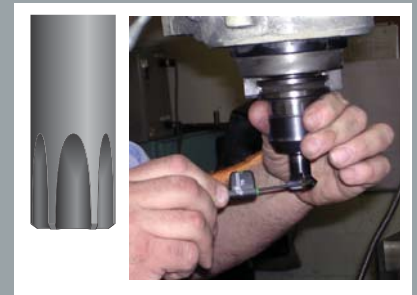

# Wing & Flag Tools

Maximum torque with unrivaled comfort & grip

- Available in TORX® and TORX PLUS®
- ComfortGrip Handles - Soft rubber outer coating for maximum comfort and grip
- Chamfered tool tips eliminate burrs and help tools seat in screw head

Color-Coded

 TORX®

ComfortGrip handles feature a durable solid core wrapped in cushioned rubber for maximum grip and comfort

Chamfered tool tips eliminate burrs and help tools seat in screw head

Fits all TORX®, TORX PLUS® and Star screws